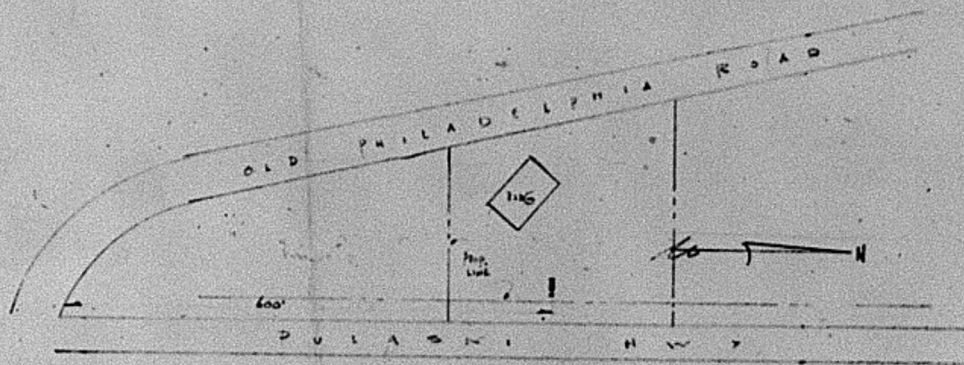

PROPOSED ELECTRIC SIGN FOR
ESSO STANDARD OIL CO.
7810 PULASKI HWY.
BELSINGER SIGN WORKS INC.

116'
 600'
 116'