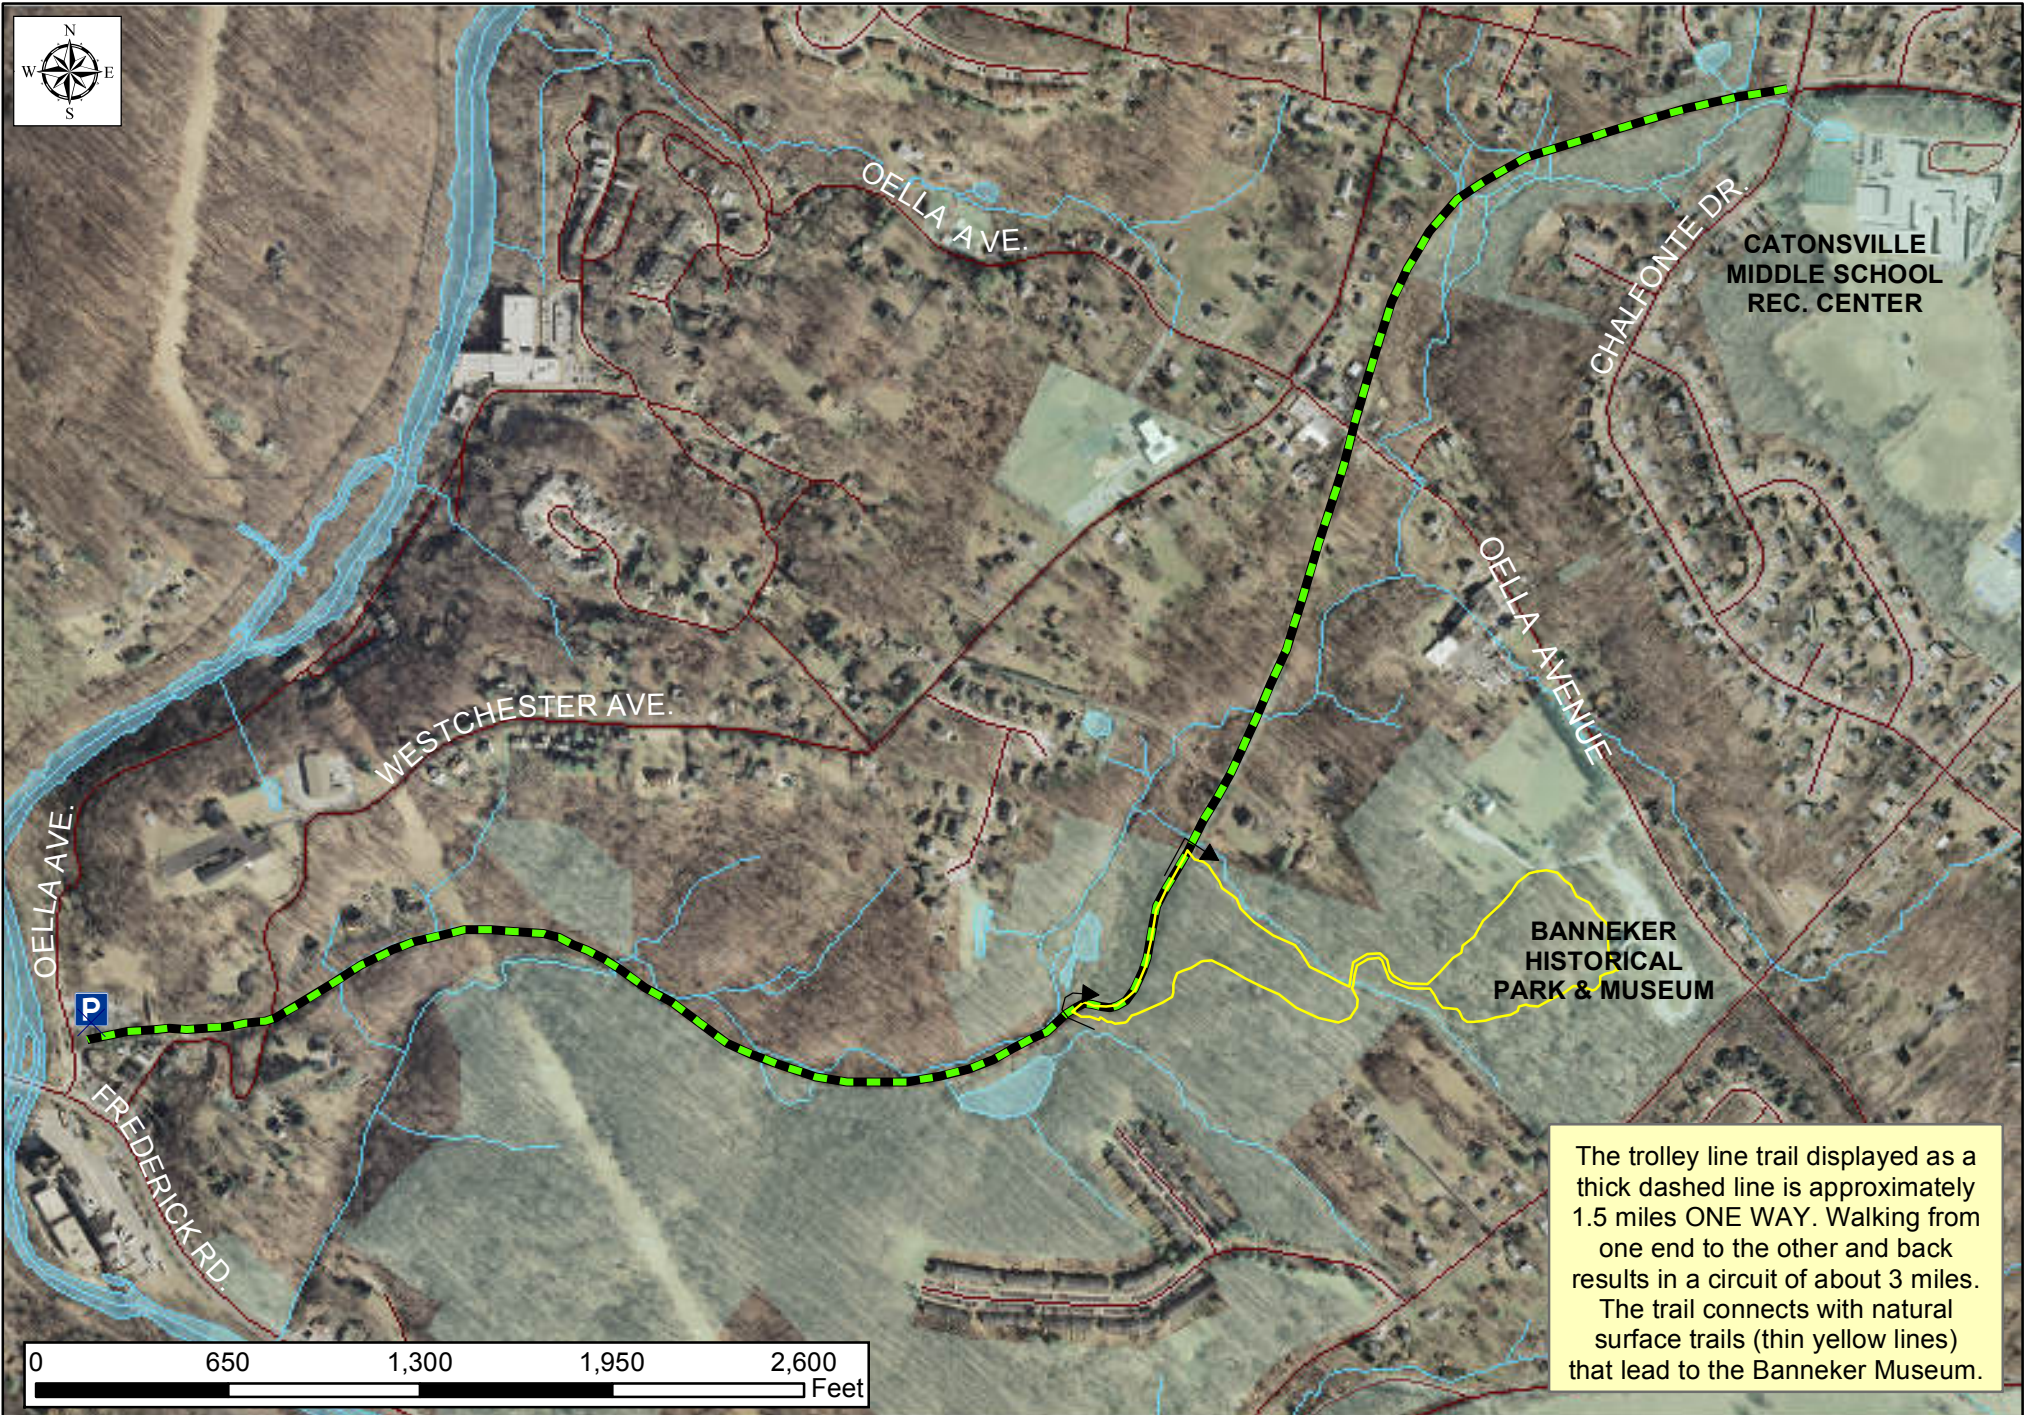

# NUMBER NINE TROLLEY LINE TRAIL

Aerial photography flown Spring 2011. The property lines on this plot was compiled from existing deed information, and are not to be considered authoritative. Trail/path lengths displayed are approximate. Map created by the Baltimore County Department of Recreation and Parks, June 2014.